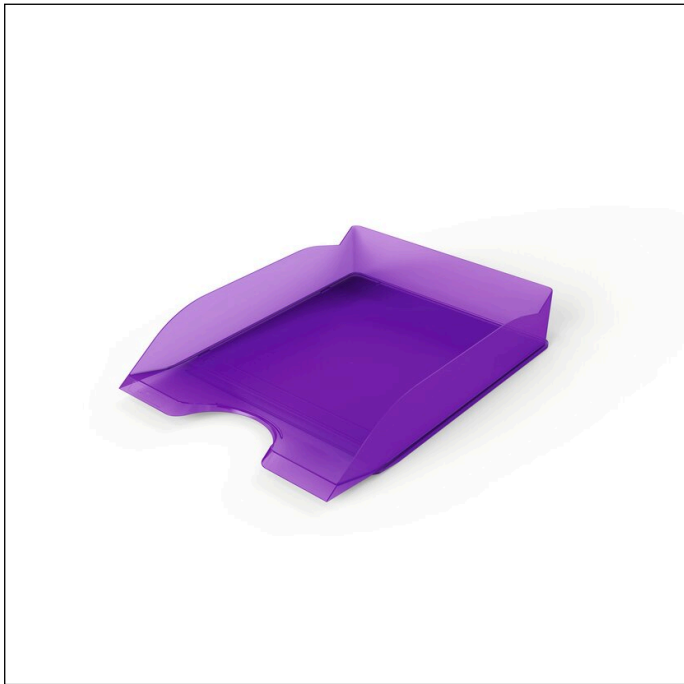

Letter tray BASIC A4

Article number	1701674992	Sales unit quantity	6 Piece
Colour	Transparent purple	Sales unit EAN	4005546741987
Packaging unit	piece	Packing weight (gross)	1349.8 G
Base EAN	4005546741970	Country of origin	DE

Product description

- Stackable letter tray for quick access to documents
- Compatible height spacers available separately
- Optimised size, reduced volume
- For formats A4 to C4

Product features

Outer width (mm)	253
Outer height (mm)	63
Outer depth / length	337 mm
Filling quantity / Filling quantity for	500 Sheet
Format / Format for	A4-C4
Brand	DURABLE
Inner depth (mm)	1
Number of Sections	1
Stackable	Yes

Letter tray BASIC A4

Recessed slot for easy access	Yes
Front panel	Bevelled
Labelling windowp	No
Country of Origin	Made in Germany