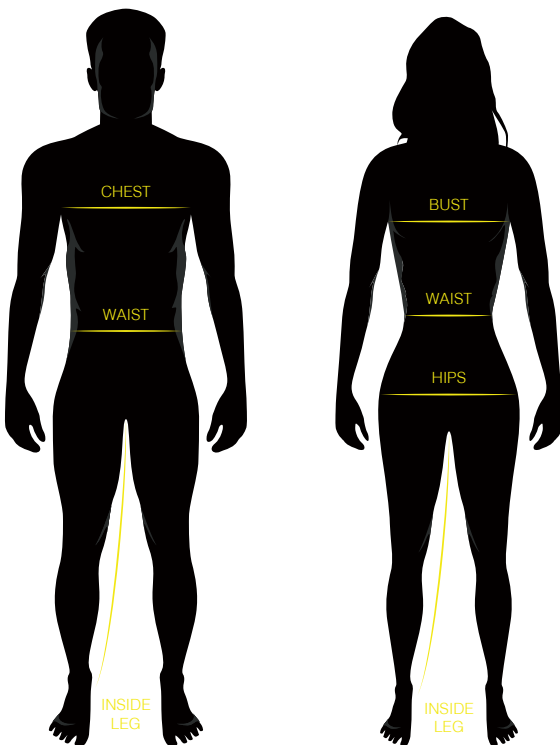

LADIES COVERALLS (SHORT)									
UK	8S	10S	12S	14S	16S	18S	20S	22S	24S
BUST TO FIT (INCHES)	34-36	36-38	38-40	40-42	42-44	44-46	46-48	48-50	50-52
BUST TO FIT (CMS)	85-90	90-95	95-100	100-105	105-110	110-115	115-120	120-125	125-130
INSIDE LEG TO FIT (INCHES)	27.6	27.6	27.6	27.6	27.6	27.6	27.6	27.6	27.6
INSIDE LEG TO FIT (CMS)	70	70	70	70	70	70	70	70	70

LADIES COVERALLS (REGULAR)									
UK	8R	10R	12R	14R	16R	18R	20R	22R	24R
BUST TO FIT (INCHES)	34-36	36-38	38-40	40-42	42-44	44-46	46-48	48-50	50-52
BUST TO FIT (CMS)	85-90	90-95	95-100	100-105	105-110	110-115	115-120	120-125	125-130
INSIDE LEG TO FIT (INCHES)	29.5	29.5	29.5	29.5	29.5	29.5	29.5	29.5	29.5
INSIDE LEG TO FIT (CMS)	75	75	75	75	75	75	75	75	75

LADIES COVERALLS (TALL)									
UK	8T	10T	12T	14T	16T	18T	20T	22T	24T
BUST TO FIT (INCHES)	34-36	36-38	38-40	40-42	42-44	44-46	46-48	48-50	50-52
BUST TO FIT (CMS)	85-90	90-95	95-100	100-105	105-110	110-115	115-120	120-125	125-130
INSIDE LEG TO FIT (INCHES)	31.5	31.5	31.5	31.5	31.5	31.5	31.5	31.5	31.5
INSIDE LEG TO FIT (CMS)	80	80	80	80	80	80	80	80	80

■ Available from stock
■ Available to order

HOW TO MEASURE AND PICK THE RIGHT SIZE

Chest / Bust measurement

Measure the circumference of your chest/bust below the armpit, measure the widest point.

Example 1: if your chest measures 102cm, for polo shirt the most suitable size would be M.

Example 2: if your bust measures 98cm, for ladies' polo shirt the most suitable size would be 12.

Note: some garments such as Softshell Jackets would have a slim fit and it may be best to pick one size up if you prefer a looser fit.

Waist measurement

Measure tightly around the waist and pick size accordingly, if your measurements fall in-between two sizes, we recommend picking the larger one, remember to check your inside leg measurement.

Hip measurement

Measure tightly around the widest part of the hip, also measure the waist and pick size accordingly. If your measurements fall in-between two sizes, we recommend picking the larger one, remember to check your inside leg measurement.

Inside leg measurement

Measure the distance between crotch and ankle and pick size that is the same or slightly longer than your measurement.