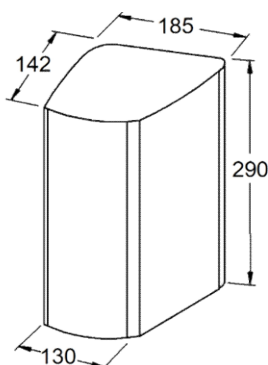

Packing Details

Width	34.5 cm
Height	36.5 cm
Depth	22 cm
Weight	3.75 kg

The manufacturer reserve the right to change specifications without prior notice