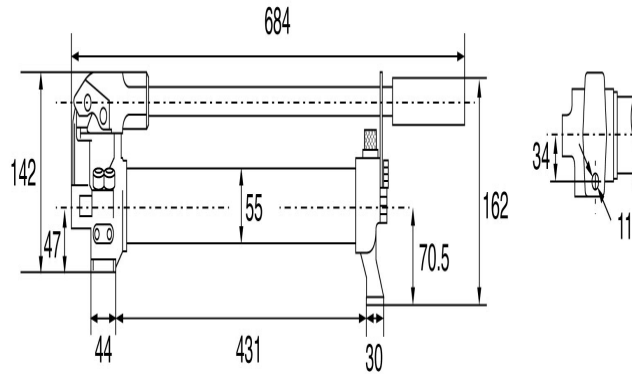

## Hydraulic Hand Pump THPA-1B – 800cc

## TECPOS

- **Volume per stroke:**
- High Pressure: 0.5-4.7 cc/stroke.
- Low Pressure: 5-85 cc/stroke.
- Orange painted finish.
- Maximum Pressure: 700 Bar.
- Certification available [2.1](#) [DoC](#)

Product Code	Reservoir Capacity	Volume Per Stroke cc	Volume Per Stroke cc	Piston Dia. mm	Piston Dia. mm	Piston Stroke	Max Hand Effort	Weight	Working Pressure
	cc	High Pressure	Low Pressure	High Pressure	Low Pressure	mm	kgs	kgs	kgf/cm <sup>2</sup>
THPA-1B	800	2	13	11	28	20.5	29	4	700