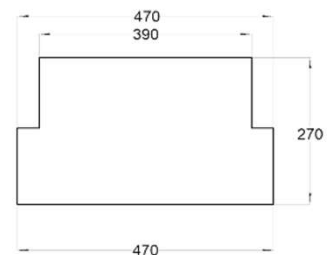

Its slim design makes it suitable for areas where room is at a premium, i.e. food preparation areas, kitchens etc.

Shatter resistant lamps as standard.

Actual size W 48 x H 28.5 x D 10 cm

GLU-30

Specification

Packing Details

Width	50 cm
Height	30 cm
Depth	10.5 cm
Weight	4.5

Replacement Order Code:

LS15WS	Shatter resistant lamp
MG1TRA	Glue boards (pack of 6)