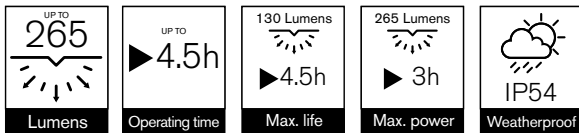

HANDS FREE INSPECTION LIGHT WEARABLE NECK LIGHT

Designed with the professional in mind, the wearable neck light is a versatile alternative to a head torch. With up to 265 lumen output and detachable magnetic torches, the multi-angled inspection lamp is tested to IP54 and IK07 and operates for up to 4.5 hours from a single charge.

120 degree flex to adjust the angle to the task at hand

- **Micro USB connection**

Split USB cable included, allowing both torches to be charged at the same time

Specifications

Product Code	RIL0265
Light Output	265 Lumens (High) 130 Lumens (Low)
Battery	2 x 3.7V Li-ion 14500mAh
Operating Time	3h (High) 4.5h (Low)
Charging Time	1.5h
Product Dimensions	224 x 158 x 20mm
Case Quantity	12 x 1
Barcode	5055175250175