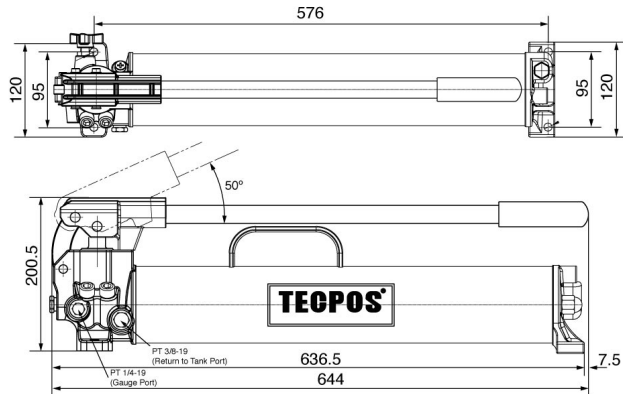

Hydraulic Hand Pump ESP25 – 2500cc

TECPOS

- Orange painted finish.
- Maximum Pressure: 700 Bar.
- Certification available [2.1](#) [DoC](#)

Product Code	Reservoir Capacity	Volume Per Stroke cc		Piston Stroke	Max Hand Effort	Weight	Working Pressure
		High Pressure	Low Pressure				
ESP25	2,500	2.94	41	26	38.5	8.6	700