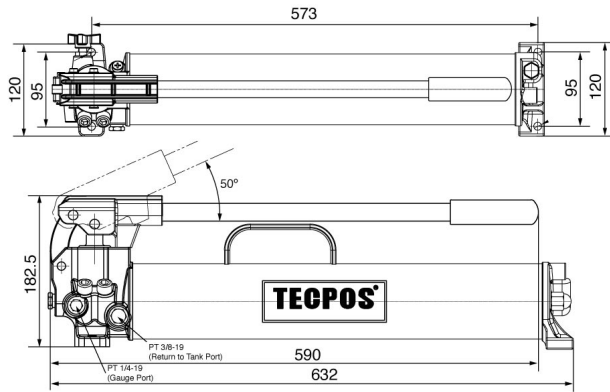

## Hydraulic Hand Pump ESP17 – 1700cc

## TECPOS

- Orange painted finish.
- Maximum Pressure: 700 Bar.
- Certification available [2.1](#) [DoC](#)

Product Code	Reservoir Capacity	Volume Per Stroke cc		Piston Stroke	Max Hand Effort	Weight	Working Pressure
		High Pressure	Low Pressure				
ESP17	1,700	2.47	32.7	26	35	7.2	700