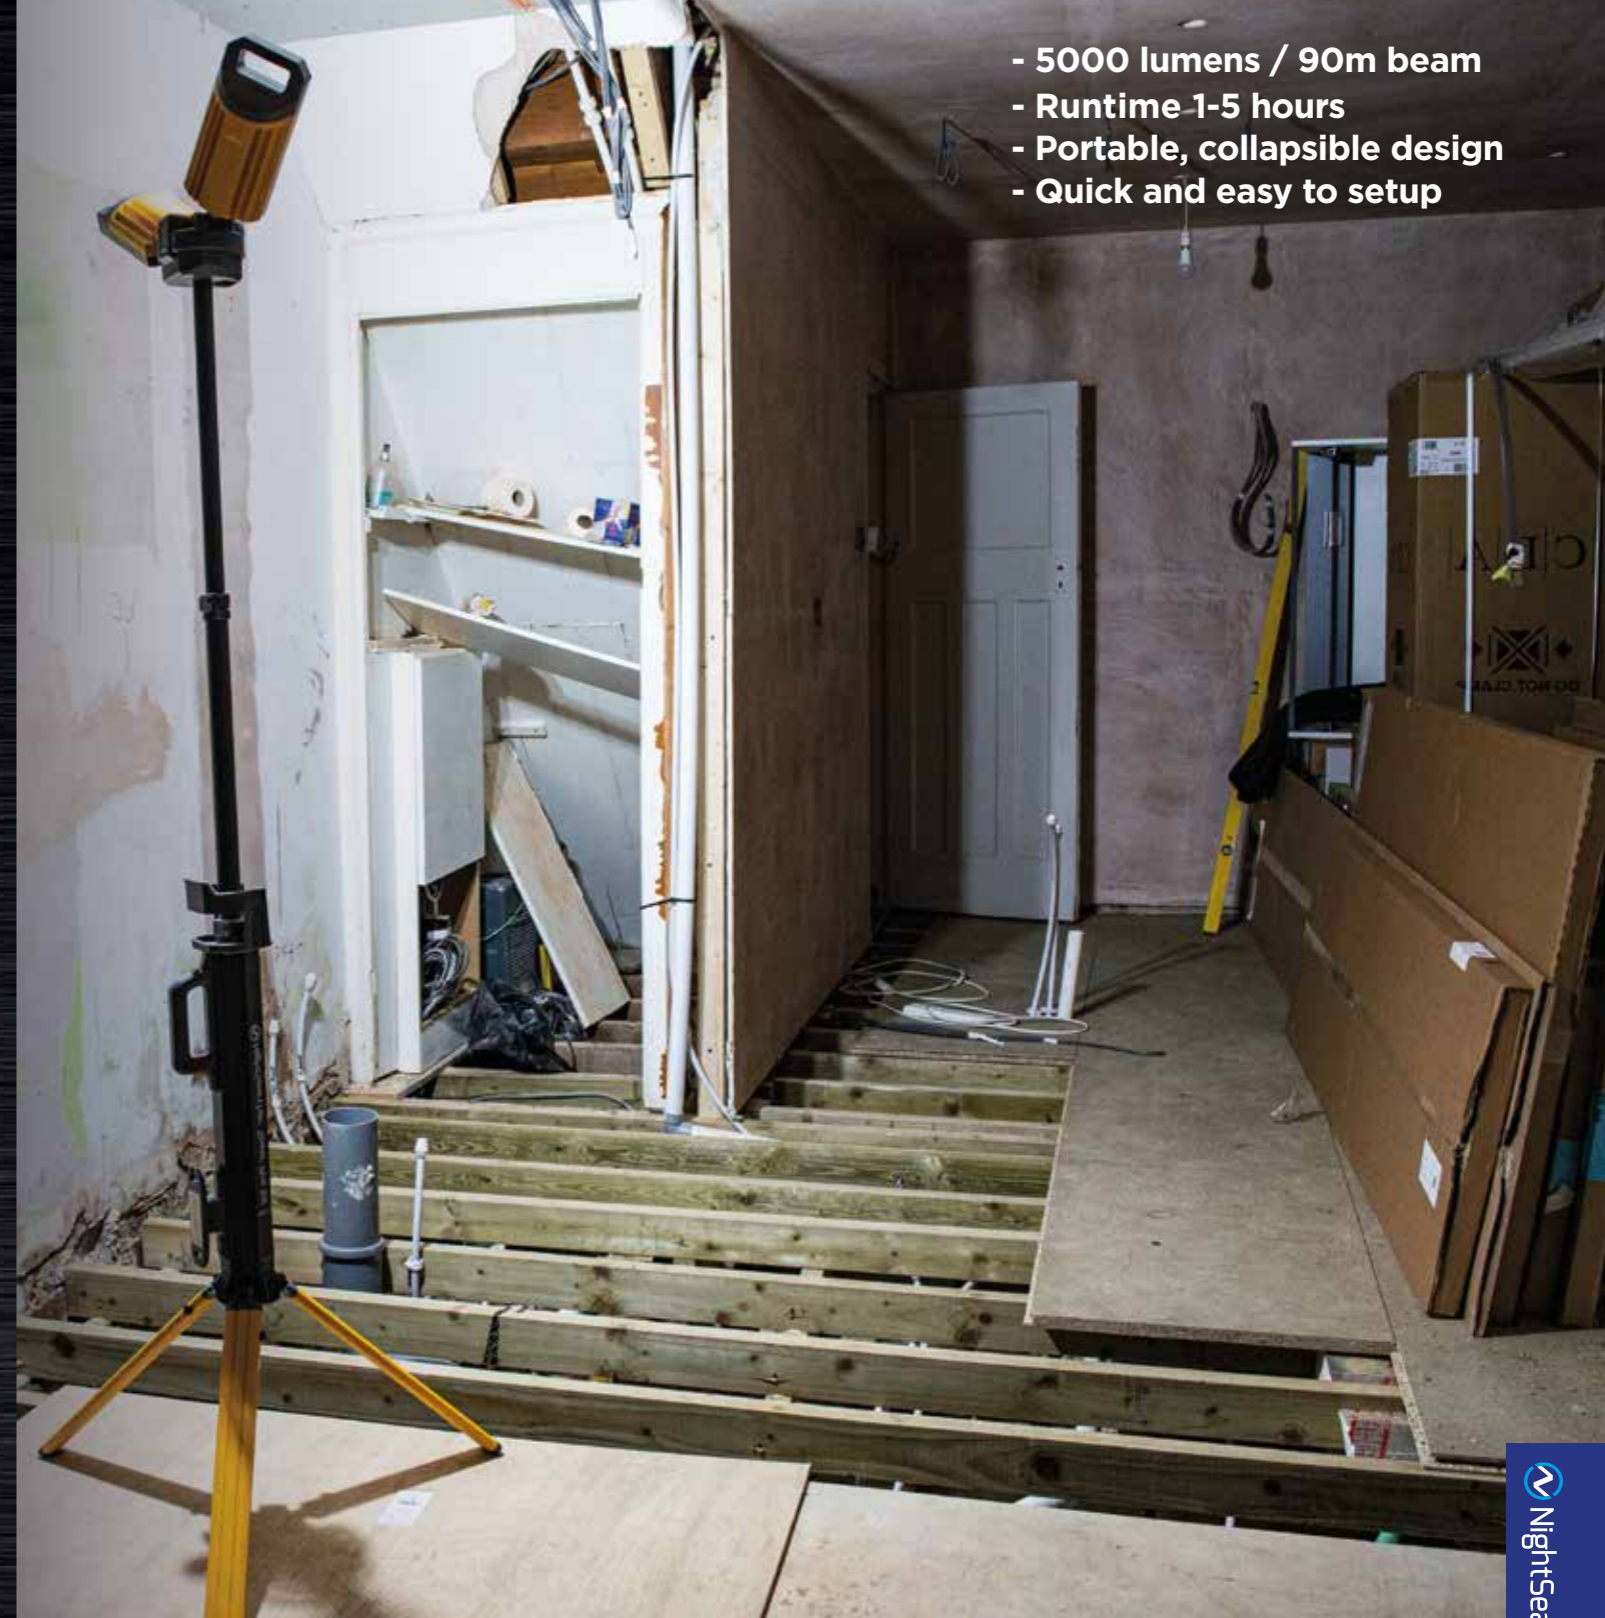

# Tower Pro 5K

Collapsible Hybrid-Powered Floodlight  
Rechargeable + AC

- 5000 lumens / 90m beam
- Runtime 1-5 hours
- Portable, collapsible design
- Quick and easy to setup

Tower Pro 5K	
	5000
	Up to 90m
	1-5hrs
<b>MODE</b>	High/Medium/Low
	7.4V 4000mAh, 29.6Wh
	6hrs
	IPX4
	122x160x890mm
	4.5kg
<b>CODE</b>	NSTOWERPRO-5K

- Features:**
- Quick and easy setup
  - Multi-angle rotational light
  - Can be Powered Direct from AC Charger
  - 0.9m when folded / tripod extends to 2m
  - Robust housing
  - Switch & brightness control panel
  - Warm white and cool white light modes
  - Battery charging indicator

Scan for multi language information

Supplied with: AC mains charger and carry bag

Reversible ground spikes

Built-in cable and charger wrapping system for tidy storage

Supplied with carry case