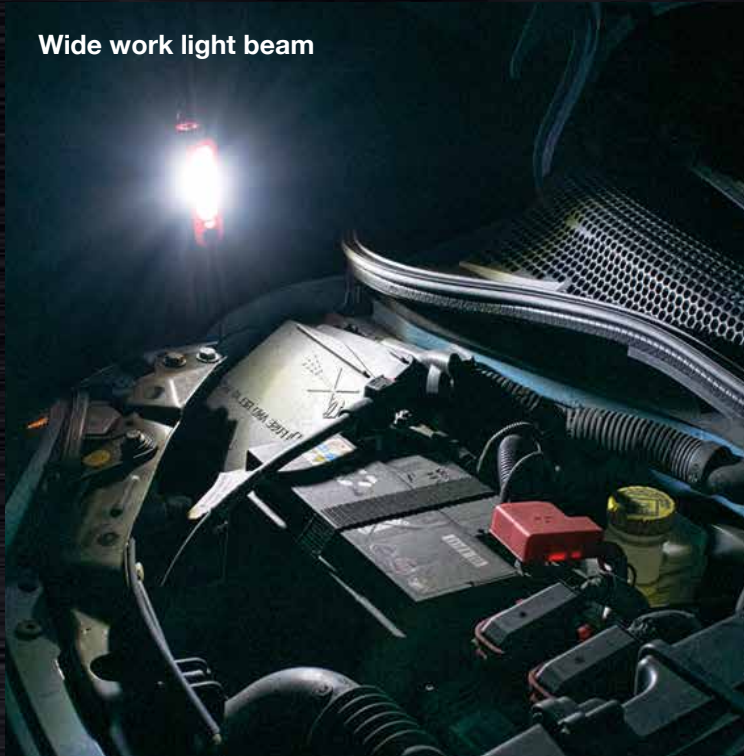

Pro-250

Twist and swivel inspection light with charging base

Wide work light beam

- Twist and swivel base
- 250 lumens
- Runtime 2.5-6 hours
- Rechargeable
- Work light + inspection torch

Hanging Hook

Twist and swivel base

Drop in charging base for easy recharge

Magnetic base and back

	Work Light	Torch
	250	60
	2.5hrs	6hrs
MODE	High	High
	3.7V 2200mAh, 8.14Wh	
	4hrs	
	196x80mm ø	
	320g	
CODE	NSPRO250/EU	

Features:

- 2 in 1 Work light and inspection torch
- Produces clear white light similar to daylight
- 360° rotation and 180° ratcheting
- Battery status and charging indicators
- Integrated foldable hanging hook
- IK07 Shock proof
- Anti-slip comfortable grip
- Resilient polycarbonate and ABS construction