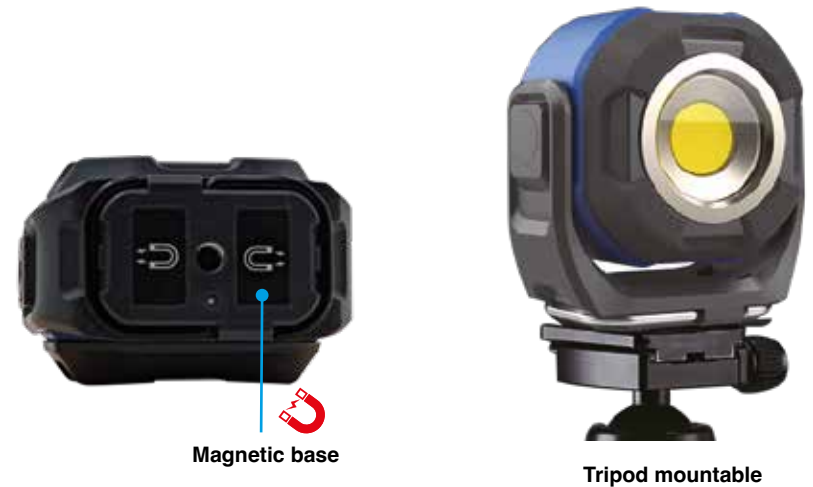

NEW DUO STAR

550 Lumens Dual-Purpose, Rechargeable, Compact, Dual Led Spotlight And Floodlight In One Light

The new Duo Star is a compact spot light and LED floodlight that fits into the palm of your hand! Lightweight, yet highly powerful, the LED work light features a swivel head, hanging hook, and a magnetic base. These built-in mounting options makes the Duo Star a versatile, multifunctional light.

- » Compact Design
- » Dual LED spotlight and floodlight function
- » Fully adjustable lamp head for optimum illumination
- » 3 lighting modes
- » Rechargeable lithium battery
- » Fast charging USB Type C connection

	Specification
	550 Lumens
	4.5 - 9 hours runtime
	IPX4
CODE	NSDUOSTAR

Supplied with: Type C fast charging USB charger
Optional Accessories: Vehicle charger: CHIC3.7