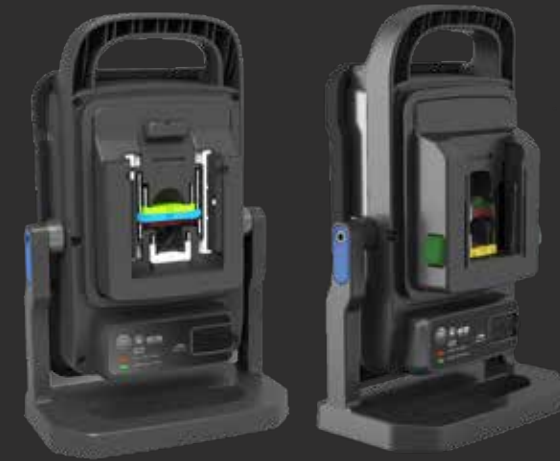

NightSearcher Kanga Star

Rechargeable LED Work Light

Operates from
power tool batteries

2.2K Lumens

5K Lumens

10K Lumens

Operates from power tool batteries

The new professional **Kanga Star** work light range are powered by 7 of the most popular **power tool batteries**. They can also be run using the optionally available 6A battery pack and/or the AC mains adaptor (5K + 10K). Giving you complete flexibility and continuous light and never be left in the dark.

Compatible with the 7 most popular power tool battery brands

Panasonic, Hikoki (Hitachi), Makita, Bosch, Dewalt, Milwaukee and Metabo

Adjustable tilting light head

Changeable power tool batteries (14.4V + 18V)

IP65 Rated
Impact resistant
aluminium housing

Convex Lens
Improved light beam

COB LED brighter and higher quality beam of light

Up to 100 metre beam

YouTube
Scan QR code to see this product in action

USB Power Bank