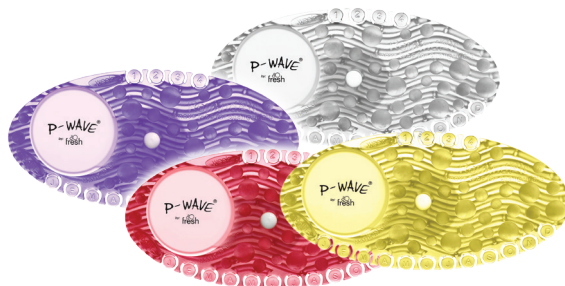

P-WAVE®

The highly fragranced, simple solution to bad odours

P-Curve

Up to 50x more fragrance than a standard toilet rim stick!

Who said air fresheners needed to be complicated? Simply fix the white plastic Curve holder on to any solid, flat surface and slide the 100% recyclable curve over the top for a punchy fragrance. Loaded with our unrivalled fragrance strength, the passive P-Curve air freshener is perfect for install in a bin, on the back of a door, under a desk, in fact – pretty much anywhere!

At a glance:

- Full of fragrance
- Can be placed just about anywhere (on doors, bins, desks, walls, toilets and even in the car!)
- Low in Volatile Organic Compounds (VOC's) – Compliant in Europe
- 'Clock system' date tabs can be removed on install so that you know when to change it!
- 100% recyclable
- Easy to install and replace
- Will not dissolve in or pollute water
- Installed using sticky backed plastic holder

Fragrance	Part No.	Colour
Fabulous	WZCV60FB	● Purple
Mango	WZCV60MG	○ Clear
Citrus	WZCV60CT	● Yellow
Spiced Apple	WZBC72SA	● Red

Packaging: 10 Curves & 2 Holders per box. 6 boxes per case.

Fragrance intensity