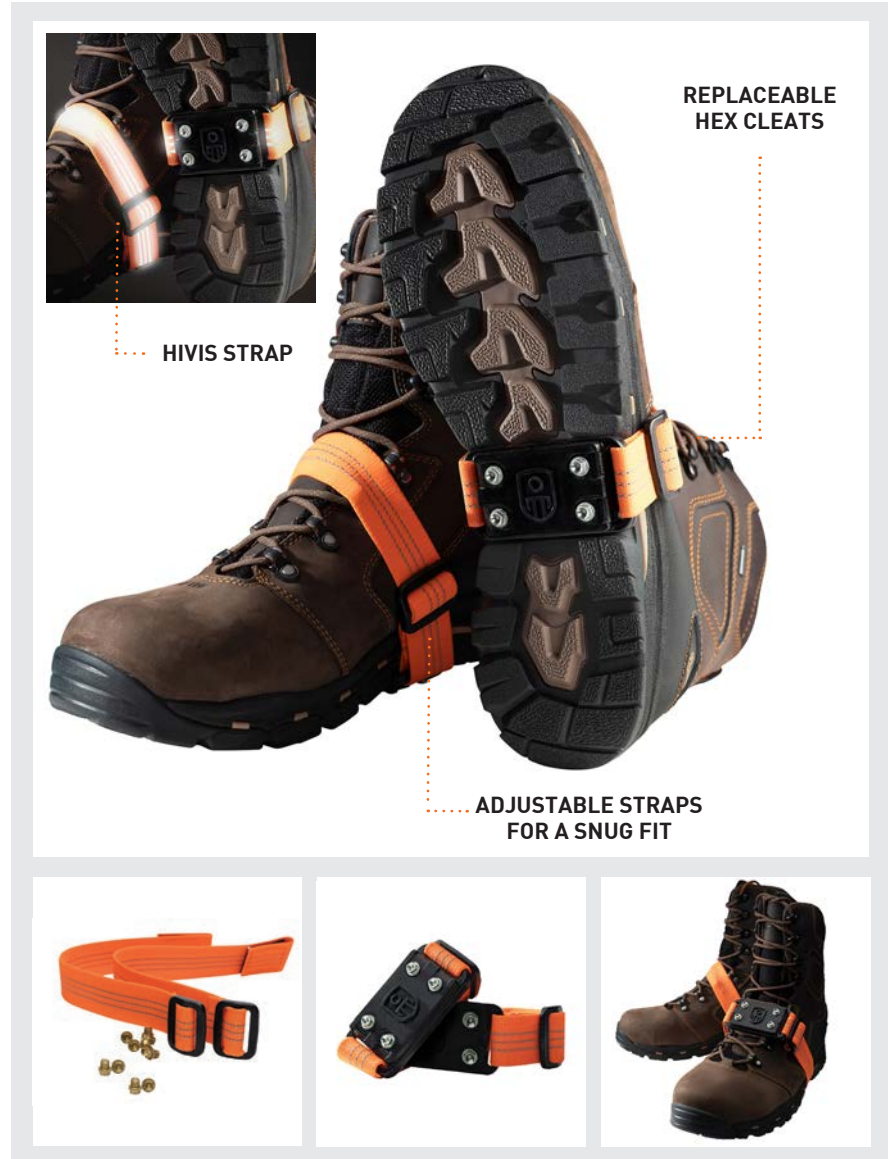

IMPACTO® MIDCLEAT®

Versatile Ice Traction Superior Grip and Stability

- › Ideal for workers moving from outside to inside
- › The IMPACTO MIDCLEAT can be easily flipped to the top of the boot to prevent slipping or marking floors
- › Adjustable reflective HIVIS strap
- › Replaceable cleats provide excellent traction on snow and ice
- › One Size Fits All
- › Made in USA & Canada
- › Lightweight for all-day comfort and protection
- › Unsurpassed traction

- #MIDCLEAT-100-00 - With steel cleats
 - #MIDCLEAT-100B-00 - Non-sparking brass
- Replacement accessories:
- #REPLCLEATSS - steel cleats
 - #REPLCLEATSB - brass cleats
 - #REPLCLEATSTRAP - straps
 - #REPLCLEATKITS - straps and steel cleats
 - #REPLCLEATKITB - straps and brass cleats