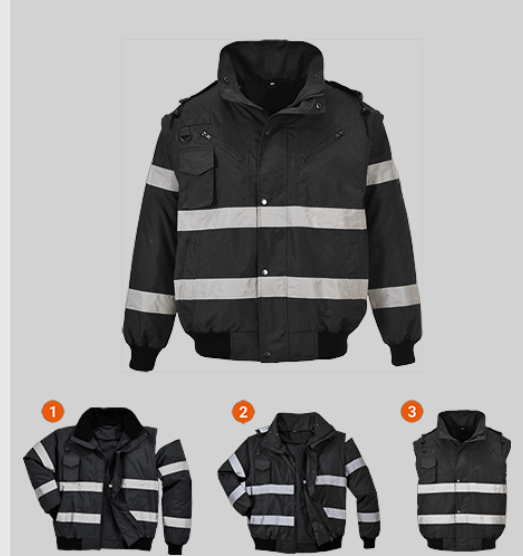

S435 - Iona 4-in-1 Bomber Jacket

Collection: Iona Rainwear

Range: All Weather Protection

Shell Fabric: 300D Industry: 100% Polyester, 300D Oxford Weave with a Stain Resistant finish, Double PU Coated 190g

Lining Fabric: 100% Polyester Fur Lining 365g

Filling Fabric: Sleeve: 100% Polyester Filling, 120g

Product information

Versatile and comfortable protection against all weather conditions. The detachable fur lining and collar in combination with the zip-out sleeves, prove this is a superbly adaptable garment. Numerous zipped outer and interior pockets afford excellent personal security whilst the addition of reflective tape provides increased visibility in low light conditions.

Standards

EN 343 Class 3:1 X (WP 15,000mm)
EN 17353 Type B3

Iona Rainwear

The Iona™ Collection offers functionality, added visibility and waterproof protection. These garments are certified to the waterproof standard EN 343 (Class 3) and enhanced visibility protection standard EN 17353.

Features

- Extremely water resistant fabric finish, water beads away from fabric surface
- Abrasion resistant oxford polyester
- Detachable lining for added versatility in all weather conditions
- Zip out sleeves for multi use
- Knitted cuffs and hem
- Reflective tape for increased visibility
- Multiple utility pockets providing ample storage
- Waterproof with taped seams preventing water penetration
- 8 pockets for ample storage
- Phone pocket
- Concealed detachable hood