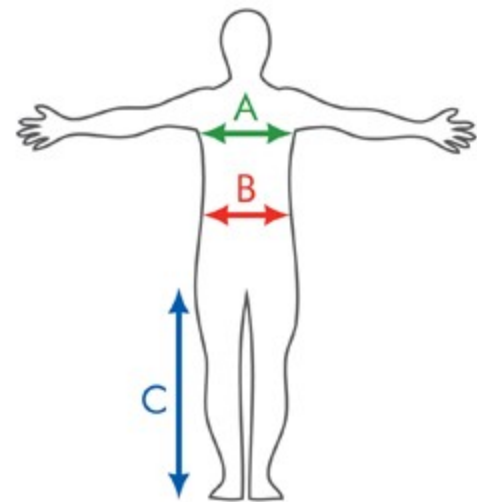

CLOTHING SIZE CHART

Mens Chest (A)	Small	Medium	Large	XLarge	2XLarge	3XLarge	4XLarge
To Fit Chest (cm)	92-96	100-104	108-112	116-122	124-132	136-144	148-152
To Fit Chest (inches)	36-38	39.5-41	42.5-44	45.5-48	49-52	53.5-57	58.5-60

Mens Waist (B)	Small	Medium	Large	XLarge	2XLarge	3XLarge	4XLarge
To Fit Waist (cm)	71-76	81-86	92-96	102-107	112-117	122-127	132-137
To Fit Waist (inches)	28-30	32-34	36-38	40-42	44-46	48-50	52-54

Leg Length (C)	Short	Regular	Long
Inside Leg (cm)	74	79	84
Inside Leg (inches)	29	31	33