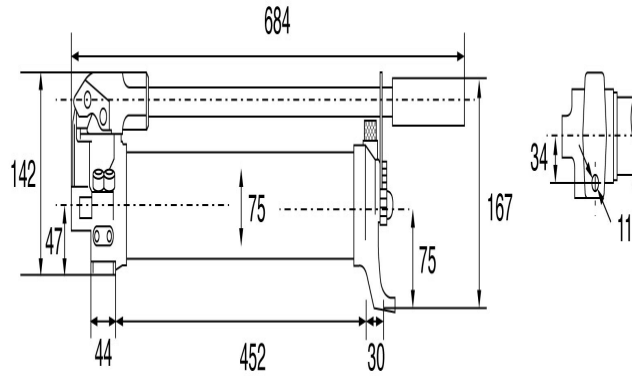

## Hydraulic Hand Pump THPA-1C – 1600cc

## TECPOS

- **Volume per stroke:**
- High Pressure: 0.5-4.7 cc/stroke.
- Low Pressure: 5-85 cc/stroke.
- Orange painted finish.
- Maximum Pressure: 700 Bar.
- Certification available [2.1](#) [DoC](#)

| Product Code | Reservoir Capacity | Volume Per Stroke cc | Volume Per Stroke cc | Piston Dia mm | Piston Dia mm | Piston Stroke | Max Hand Effort | Weight | Working Pressure    |
|--------------|--------------------|----------------------|----------------------|---------------|---------------|---------------|-----------------|--------|---------------------|
|              | cc                 | High Pressure        | Low Pressure         | High Pressure | Low Pressure  | mm            | kgs             | kgs    | kgf/cm <sup>2</sup> |
| THPA1C       | 1,600              | 2.0                  | 16.5                 | 11            | 32            | 20.5          | 44              | 8      | 700                 |