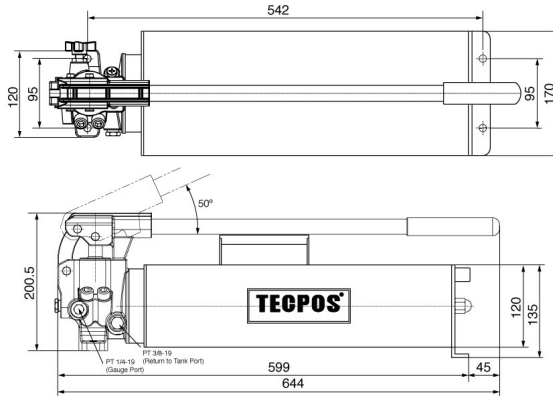

Hydraulic Hand Pump ESP50 – 5000cc

TECPOS

- Orange painted finish.
- Maximum Pressure: 700 Bar.
- Certification available [2.1](#) [DoC](#)

Product Code	Reservoir Capacity	Volume Per Stroke cc		Piston Stroke	Max Hand Effort	Weight	Working Pressure
		High Pressure	Low Pressure				
ESP50	5,000	2.94	41	26	38.5	14.5	700