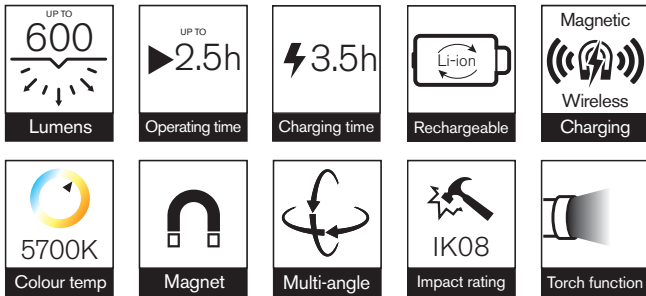

# RIL7200 SLIM LED INSPECTION LAMP

A slim inspection lamp with a difference. Wire-Free charging removes the need to find and plug a suitable cable into the product. Simply place product onto charging pad\* and leave to charge.

Designed with professional in mind this 600 lumen multi-angled inspection lamp has an operating time of up to 2.5 hours, and an IK08 impact rating. Built to survive the toughest workshop environments.

## • Wire-Free charging technology