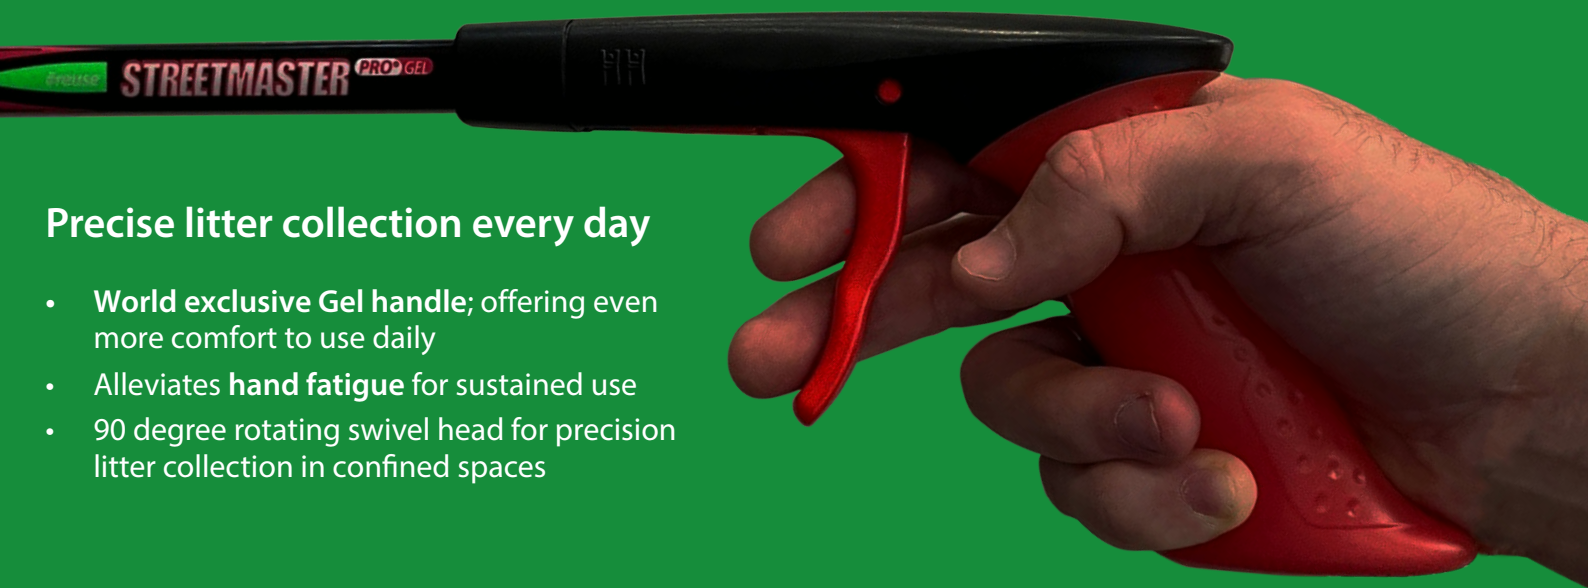

STREETMASTER

PRO[®] GEL

Next Generation Litter Picking

#WorldExclusive

STREETMASTER PRO[®] GEL

Comfortable pick-up from any surface

Precise litter collection every day

- World exclusive Gel handle; offering even more comfort to use daily
- Alleviates hand fatigue for sustained use
- 90 degree rotating swivel head for precision litter collection in confined spaces

Our 2022 **STREETMASTER[®] PRO GEL** is designed to enhance everyday litter collection. Avoid hand fatigue, RSI and MSD when litter picking for longer periods; with our World Exclusive GEL handle - offers a comfortable and secure pick up every time.

Available in 33" & 37" lengths

STREETMASTER[®] PRO GEL

Standard 33"/85cm LP2633 - Gel handle

STREETMASTER[®] PRO GEL

Standard 37"/93cm LP2637 - Extended length for hard to reach areas, or for taller users

90°
Rotating
jaws

10% recycled material 87% recyclable 100% reusable