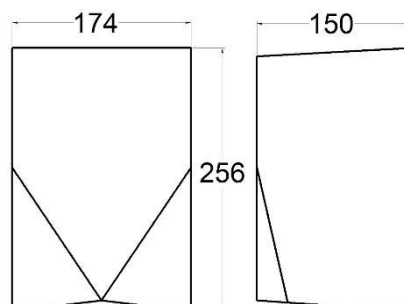

Crystal Hand Dryer

Features

- Drying time** - 10-15 seconds approx.
- Air speed** - 100m/s
- Air flow** - 130 Cu. metres /H
- Activation** - Infra-red automatic, with blue light.
- Voltage** - 220v-240v 50/60Hz
- Total Watts** - 500 or 1350 watts - heater on/off
- Motor** - 25000 rpm brush type.
- Decibels** - 70dba @1 metre /
- Drip proof** - IPX1
- Isolation** - Class 1
- Finish** - Painted white, black or grained 304 stainless steel.
- Guarantee** - 2 year. Terms and conditions apply
- CE approved**

Packing Details

- Width - 33 cm
- Height - 22 cm
- Depth - 20 cm
- Weight - 3.6 kg

The manufacturer reserve the right to change specifications without prior notice