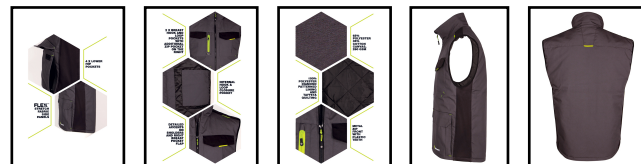

**BEESWIFT**  
FOCUSED ON SAFETY

Product Code:

SFBW

Selling UOM:

Each

Pack Size:

1

## FLEX WORKWEAR GILET TWO-TONE

65% Polyester with 35% Cotton canvas fabric  
260gsm fabric weight  
Medium weight bodywarmer  
Soft handle, robust polycotton bodywarmer fabric  
Flex stretchable fabric side panels to help fit and comfort  
100% polyester diamond patterned lining and taffeta quilting  
Metal Zip front with plastic teeth  
Warming fleece lined snorkle collar  
Hi viz accents and tagging for style  
Soft touch zip pullers  
Left breast hook and loop closure phone pocket and pen holder  
Right breast hook and loop pocket with additional coloured zip pocket.  
Four lower hip zipped pockets with front and side access  
Internal hook and loop closure pocket