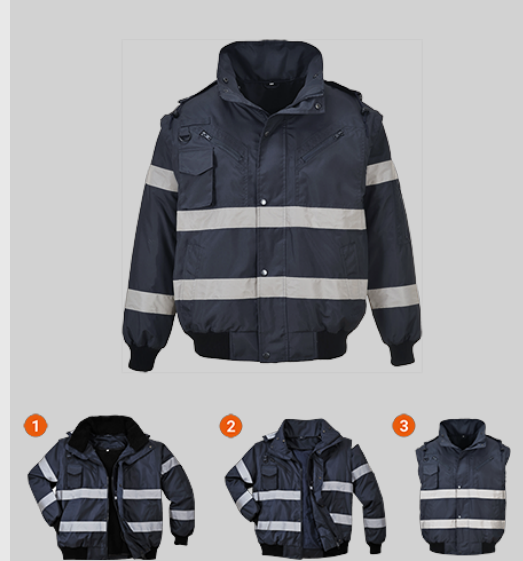

### S435 - Iona 4-in-1 Bomber Jacket

**Collection:** Iona Rainwear

**Range:** All Weather Protection

**Shell Fabric:** 300D Industry: 100% Polyester, 300D Oxford Weave with a Stain Resistant finish, Double PU Coated 190g

### Product information

Versatile and comfortable protection against all weather conditions. The detachable fur lining and collar in combination with the zip-out sleeves, prove this is a superbly adaptable garment. Numerous zipped outer and interior pockets afford excellent personal security whilst the addition of reflective tape provides increased visibility in low light conditions.

### Iona Rainwear

The Iona™ Collection offers functionality, added visibility and waterproof protection. These garments are certified to the waterproof standard EN 343 (Class 3) and enhanced visibility protection standard EN 17353.

### Features

- Extremely water resistant fabric finish, water beads away from fabric surface
- Abrasion resistant oxford polyester
- Detachable lining for added versatility in all weather conditions
- Zip out sleeves for multi use
- Knitted cuffs and hem
- Reflective tape for increased visibility
- Multiple utility pockets providing ample storage
- Waterproof with taped seams preventing water penetration
- 8 pockets for ample storage
- Phone pocket
- Concealed detachable hood