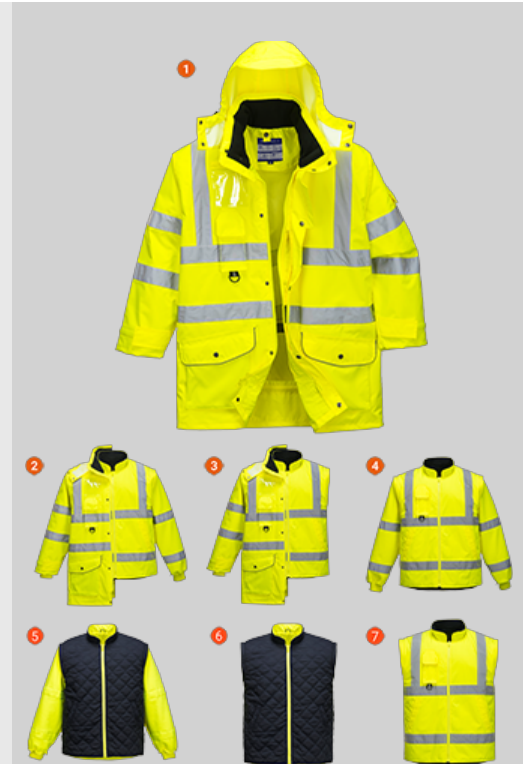

### S427 - Hi-Vis 7-in-1 Traffic Jacket

**Collection:** 300D Breathable High Visibility

**Range:** High Visibility

**Shell Fabric:** 300D Breathable 190g

**Lining Fabric:** Outer Jacket: 100% Polyester Mesh 60g Inner Jacket: 65% Polyester, 35% Cotton 70g

### 300D Breathable High Visibility

Manufactured using 100% Polyester, 300D Oxford Weave with a PU coating, 190g.

### Features

- CE certified
- Waterproof and breathable with taped seams to prevent water penetration
- Extremely water resistant fabric finish, water beads away from fabric surface
- Reflective tape for increased visibility
- Jacket can be worn seven ways for multi use
- Two-way zip for quick and easy access
- 13 pockets for ample storage
- Phone pocket
- Radio loop for easy clipping of a radio
- Interactive inner garment