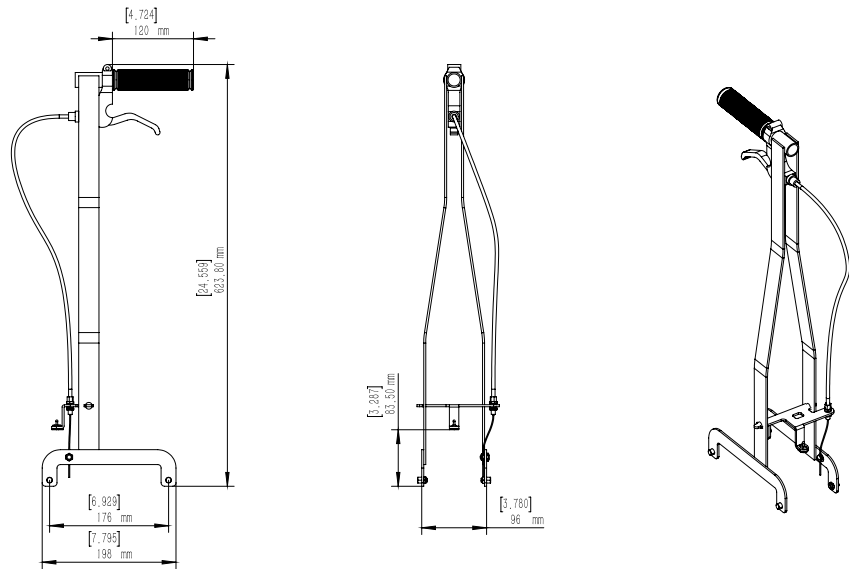

ERGUO S1 HEAVY LIFTING MADE EASY

Specifications:

L x W x H	24.5 x 8 x 4.5" (620 x 200 x 113 mm)
Weight	2 Lbs (~0.75 kg)
Material	10.1 Kg (22 lbs)
Color	Black Anodize
Max. Lifting Weight	265 Lbs
Features	Remote ON-OFF Lever