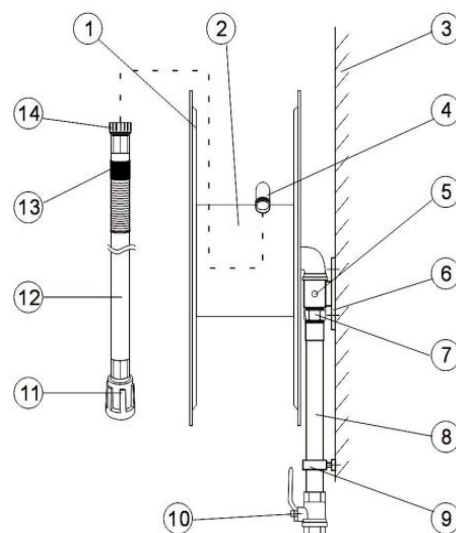

FIRECHIEF REELMAX FIXED MANUAL FIRE HOSE REELS

FIRECHIEF[®]
making the world a safer place

MODEL:

RMFM19-B REEL
RMFM25-B MAX

- Quality construction using powder coated steel and brass
- Supplied 'hose-on' and ready to install
- Supplied with 30m of LPBC approved EN694 fire hose available in 19mm or 25mm options
- Supplied with jet/spray nozzle hose guide and gate valve
- Certified by LPCB to EN671-1
- 2 year guarantee

RMFM19-B
102-1075

Certified to EN 671-1:2012
LPCB Ref: 1093e/05

Certified to EN 671-1:2012
LPCB Ref: 1093e/06

FIRECHIEF REELMAX FIXED MANUAL FIRE HOSE REELS

FIRECHIEF®
making the world a safer place

Features

- Hose reel with powder coated and anti-ultraviolet side discs
- Corrosion resistant full brass waterway
- Leak proof hose fitting used to connect fire hose to water outlet
- High pressure resistance; maximum working pressure, 12 bar
- Robust leak free design providing over 3000 rotations of the hose reel with no leakage
- High pressure spray. The nozzle can be adjusted to jet/spray
- This type of hose reel can be used in a fire hose reel cabinet
- Supplied with LPBC approved EN694 fire hose, ideal for applications where long intervals can occur between use

MODEL:

RMFM19-B REEL
RMFM25-B MAX

Parts

- | | |
|--------------------------|------------------------------|
| 1. Hose Reel Disc | 9. Pipe Bracket |
| 2. Hose Drum | 10. Gate Valve |
| 3. Wall Mounting Surface | 11. Nozzle |
| 4. Water Inlet | 12. Fire Hose |
| 5. Locking Screw | 13. Spring Wire Hose Support |
| 6. Fixed Bracket | 14. Connector |
| 7. Inlet Joint | |
| 8. Inlet Pipe | |