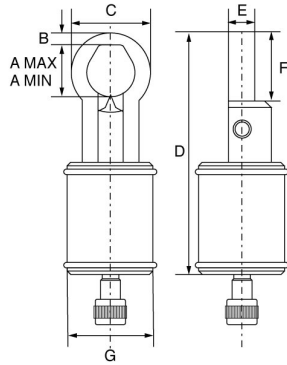

Nut Splitter – TNS Series

TECPOS

- Capacity: 14 & 32.5 tonnes.
- Bolt range: 14 tonnes (M12 – M24), 32.5 tonnes (M20 – M33).
- Maximum Pressure: 700 Bar.
- Hydraulic Coupler: TBC 381F (PT3/8).
- Certification available [2.1](#) [DoC](#)

Product Code	Cylinder Capacity	Stroke	Cylinder effective	Oil Capacity	A max	A min	B	C	D	E	F	G	Weight	Pump
	t	mm	cm(2)	cc	mm	mm	mm	mm	mm	mm	mm	mm	kgs	
TNS1415	14	15	41	26	45	15	12.5	73	221	23	62.5	78	5.2	1B or 1/3HP