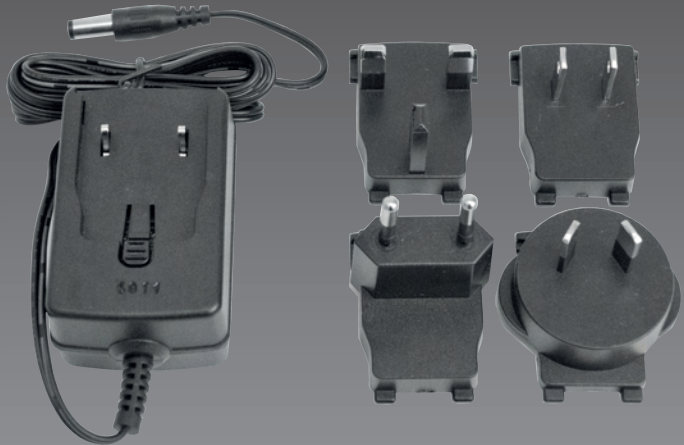

# PowerCap<sup>®</sup> Active<sup>™</sup> UNIVERSAL CHARGER

TECHNICAL  
SPECIFICATION

UNIVERSAL CHARGER FOR THE POWERCAP<sup>®</sup> ACTIVE<sup>™</sup> POWERED RESPIRATOR INCLUDING BRITISH, EUROPEAN, AMERICAN AND AUSTRALIAN CONNECTION POINTS

## CHARGER INFORMATION

Input: AC100-240V 50/60Hz

Output: DC4.2V 1000mA

There are 4 attachments: British, European, American and Australian

led indicator light

## CHARGER DIMENSIONS

DC cable: 1.5M

DC plug: 2.5\*5.5\*12mm

**POWERCAP<sup>®</sup>**  
*Active<sup>™</sup>*

## BATTERY INFORMATION

1800mAh Lithium Ion