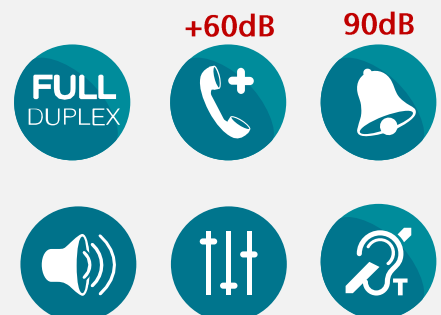

### Big-button corded phone with premium sound quality even at high amplification

- **Full Duplex phone:** simultaneous 2-way conversation in handsfree mode and on the handset, with echo cancellation to avoid acoustic feedback
- **High quality sound** even at high amplification
- **Extra loud handset volume (+60dB)** and **ringers (90dB)**
- **Large backlit handsfree key**
- **Equalizer** to choose the sound profile that suits you best
- **2 direct memory keys**
- **200 name-and-number directory**
- **Hearing aid compatible**

## Audio

- **Full Duplex phone:** simultaneous 2-way conversation with echo cancellation to avoid acoustic feedback
- Full duplex in handsfree mode and on the handset
- High quality acoustic chamber to provide premium sound quality
- **Extra loud audio-boost handset key (+60dB)**
- **Extra loud ringers (90dB)**
- 5-level handsfree volume control with + and – dedicated keys
- 8-level earpiece volume with + and – control keys
- 20 polyphonic ringtones
- Ringer volume control: High / Low / Off (in this case, ringer indicator is blinking)
- **Equalizer** to choose the sound profile that suits you best (High / Medium / Low)
- Key tone on / off
- Hearing aid compatible

## Technical specifications

- Selectable dialing mode: tone and pulse
- FSK protocol
- Removable cords : phone connection / mains power
- Wall mountable
- Flashing duration: Long / Medium / Short ( 600ms, 270ms, 100ms )
- Flash R key
- Power supply 6,0 V (incl.)
- Base dimensions: (L x W x H): 195 x 220 x 108 mm
- Battery not needed