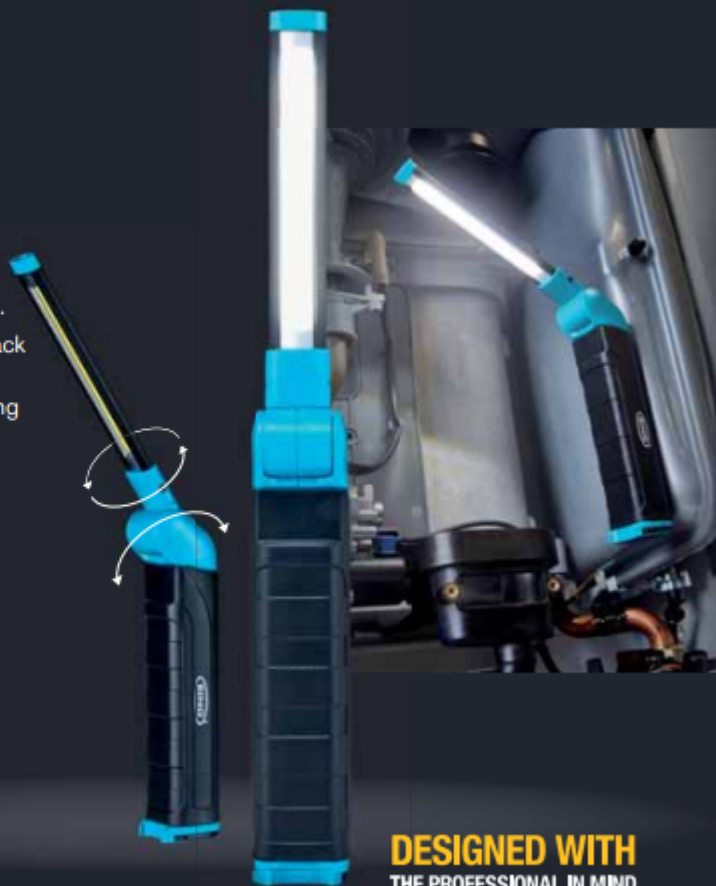

RIL4300

MAGFLEX SLIM FAST CHARGE

Rechargeable and cordless

A slim inspection lamp with a difference, fast charge technology charges this lamp from 0-100% in just one hour.

The same long life with three times quicker charging, get back to work in a flash. Designed with the mechanic in mind, this 500 lumen, multi-angled inspection lamp has an impact rating of IK08, to survive the toughest garage environments.

Lumens

Fast charge

Rechargeable

Charging time

Cable Included

Colour temp

Torch function

Multi-angle

Magnet

Impact rating

Weatherproof

DESIGNED WITH
THE PROFESSIONAL IN MIND