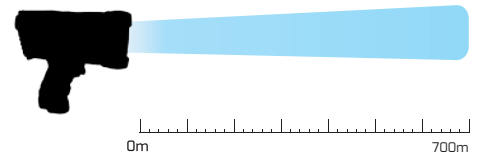

RECHARGEABLE Trigger - Pro

Powered by
Rechargeable

1000
Lumens

Beam
Distance

3 Light
Modes

15 Hours
Max Run
Time

Robust
Housing

Designed to
meet IPX4

- Rechargeable LED Searchlight
- 700 Metre beam
- 1000 | 100 Lumens
- 3 Light modes: 100%, 10% and Strobe
- Rubberised handle for comfortable grip
- Battery charging indicator
- Robust polycarbonate construction

Specifications

| | |
|--------------------|-----------------------------|
| Light Output | 1000 10 Lumens |
| Light Source | LED |
| Beam Distance | 700m spot beam |
| Run Times | Low 15hrs High 2hrs |
| Charge Time | 5hrs |
| Battery | 3.7V 3600mAh Li-ion |
| Product size (mm) | (L)173 (Dia.) 90 (H)176.2mm |
| Product weight (g) | 700g |
| Weather Resistance | Designed to meet IPX4 |
| Part No. | NSTRIGGER-PRO |