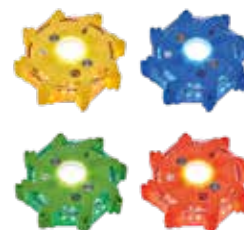

Pulsar Pro Rechargeable

NightSearcher

WARNING LIGHTS

Emergency Rechargeable LED Hazard Lights

The PULSAR Pro is a multi-mode, rechargeable LED warning light designed for traffic control, signalling, hazard awareness, zone demarcations and vehicle safety. Ideal for professional applications, including the Police, Fire, and Highway Services. These small but robust units are manufactured in shock resistant plastic housing, are waterproof (up to 10 metres) and virtually indestructible (withstanding most vehicle weights if crushed). Built in magnets allow attachment to vehicles or any metal surfaces.

KEY FEATURES:

- Visible from over 1 Kilometre
- 360° Illumination
- 10 Light modes
- Waterproof up to 10m
- Floats in water
- Central white work lights
- Magnetic back
- Virtually indestructible
- Shock resistant plastic housing
- Working Temperature -40° to 60°C
- Designed for traffic control, signalling, hazard awareness, zone demarcations and vehicle safety including the Police, Fire and Highway Services.
- Supplied with: Charging base, charging cable, car charger

SOLD AS SINGLE RECHARGEABLE PULSAR

OR SET OF FIVE RECHARGEABLE PULSAR PRO

Recharges via inside charging case

Run times for light modes:

Rotate	9hrs	Quad Flash	9hrs
Single Blink	60hrs	Alternating Blinks	9hrs
SOS Rescue	14hrs	Steady on High	5hrs
Steady on Low	35hrs	2 LED Lights	28hrs
4 LED Lights	18hrs	White Torch Mode	8hrs