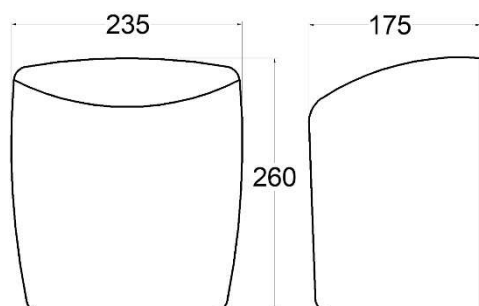

Packing Details

Width	- 30.5 cm
Height	- 21 cm
Depth	- 28cm
Weight	- 4.0 kg

The manufacturer reserve the right to change specifications without prior notice