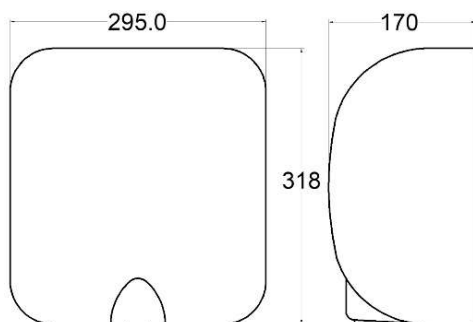

In polished stainless steel the Master is perfect for high usage areas or where the client requires amazingly quick drying times.

magnum Master Hand Dryer

Features

Drying time	15 seconds approx.
Operation	infra-red automatic self adjusting circuit
Voltage	220 / 240v 50 / 60Hz Class 1
Total Watts	550w (heater off) 1800w (heater on)
Heater element	Thermal Protection
Air Velocity	60m/s
Air Flow	140 cu/m/h
Air temp.	@ 10cm = 45 deg. C (Room temp 25 deg. C)
Motor	Brush Type. 25000 rpm.
Decibels	74db @1 metre.
Drip proof	IPX1
Construction	Polished 304 stainless front cover
Guarantee	1 year. Terms and conditions apply

Packing Details

Width	33.5 cm
Height	36.5 cm
Depth	21.5 cm
Weight	4.9 kg

The manufacturer reserve the right to change specifications without prior notice