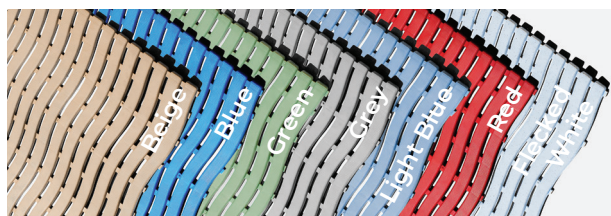

## Kumfi Step

Kumfi Step is a free draining mat offering the ultimate in barefoot comfort and anti-slip protection in wet areas. The open groove design allows water to flow freely and remains non-slip and sturdy even with soapy water. Kumfi Step is made from anti-bacterial treated polyethylene, which prevents the growth of fungi and bacteria creating a healthier, hygienic and safe environment for medium to high footfall areas. The mat is available in a range of colours and can be cut to fit any size, connector clips are also available to create larger widths.

For our icon glossary please visit: [bluediamond.uk.com/glossary](https://bluediamond.uk.com/glossary)  
For more information about this product or, to place an order [click here](#)

Code	Metric	Imperial	Thickness	Weight	Type	Colour
KM2436BE	60cm x 90cm	2' x 3'	9mm	1.6kg	Mat	Beige
KM2436BU	60cm x 90cm	2' x 3'	9mm	1.6kg	Mat	Blue
KM2436GN	60cm x 90cm	2' x 3'	9mm	1.6kg	Mat	Green
KM2436GY	60cm x 90cm	2' x 3'	9mm	1.6kg	Mat	Grey