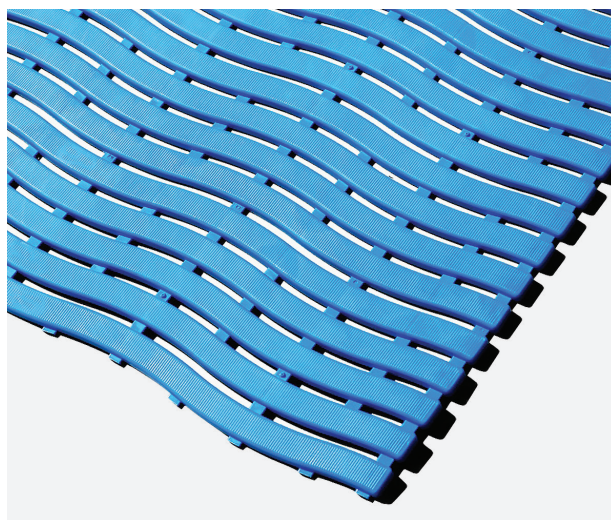

## Kumfi Step

Kumfi Step is a free draining mat offering the ultimate in barefoot comfort and anti-slip protection in wet areas. The open groove design allows water to flow freely and remains non-slip and sturdy even with soapy water. Kumfi Step is made from anti-bacterial treated polyethylene, which prevents the growth of fungi and bacteria creating a healthier, hygienic and safe environment for medium to high footfall areas. The mat is available in a range of colours and can be cut to fit any size, connector clips are also available to create larger widths.

For our icon glossary please visit: [bluediamond.uk.com/glossary](https://bluediamond.uk.com/glossary)  
For more information about this product or, to place an order [click here](#)

Code	Metric	Imperial	Thickness	Weight	Type	Colour
KM2436BE	60cm x 90cm	2' x 3'	9mm	1.6kg	Mat	Beige
KM2436BU	60cm x 90cm	2' x 3'	9mm	1.6kg	Mat	Blue
KM2436GN	60cm x 90cm	2' x 3'	9mm	1.6kg	Mat	Green
KM2436GY	60cm x 90cm	2' x 3'	9mm	1.6kg	Mat	Grey