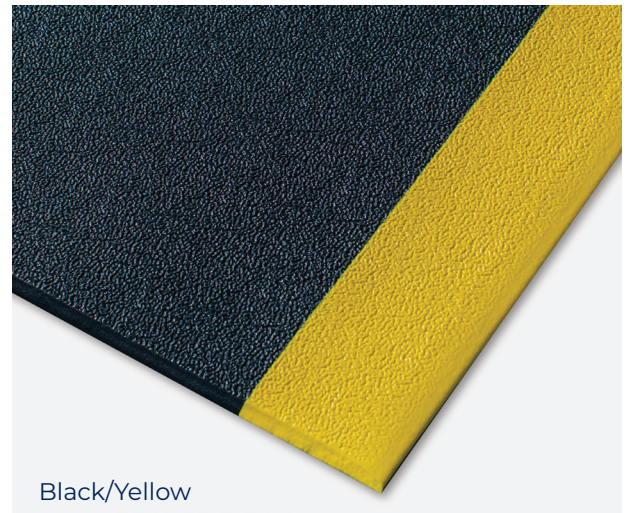

# Kumfi Pebble

Kumfi Pebble is a light duty anti-fatigue mat designed for use in a wide variety of dry environments. The mat is manufactured from 9.4mm thick closed cell vinyl foam, and features a pebble effect surface for added traction and grip. With bevel edges to all sides, the Kumfi Pebble is available in a range of widths that can be cut to size for the perfect fit.

For our icon glossary please visit: [bluediamond.uk.com/glossary](https://bluediamond.uk.com/glossary)  
For more information about this product or, to place an order [click here](#)

Code	Metric	Imperial	Thickness	Weight	Type	Colour
KP2436BL	60cm x 90cm	2' x 3'	9.4mm	1.8kg	Mat	Black
KP2436BY	60cm x 90cm	2' x 3'	9.4mm	1.8kg	Mat	Black/Yellow
KP3660BL	90cm x 150cm	3' x 5'	9.4mm	4.5kg	Mat	Black
KP3660BY	90cm x 150cm	3' x 5'	9.4mm	4.5kg	Mat	Black/Yellow
KP310BL	90cm x 300cm	3' x 10'	9.4mm	8.7kg	Mat	Black
KP310BY	90cm x 300cm	3' x 10'	9.4mm	8.7kg	Mat	Black/Yellow
KP4872BL	120cm x 180cm	4' x 6'	9.4mm	6.9kg	Mat	Black
KP4872BY	120cm x 180cm	4' x 6'	9.4mm	6.9kg	Mat	Black/Yellow

# Kumfi Pebble

Code	Metric	Imperial	Thickness	Weight	Type	Colour
KP260BL	60cm x 18.3m	2' x 60'	9.4mm	35kg	Roll	Black
KP260BY	60cm x 18.3m	2' x 60'	9.4mm	35kg	Roll	Black/Yellow
KP360BL	90cm x 18.3m	3' x 60'	9.4mm	53kg	Roll	Black
KP360BY	90cm x 18.3m	3' x 60'	9.4mm	53kg	Roll	Black/Yellow
KP460BL	120cm x 18.3m	4' x 60'	9.4mm	70kg	Roll	Black
KP460BY	120cm x 18.3m	4' x 60'	9.4mm	70kg	Roll	Black/Yellow
KP24BL	60cm wide	2' wide	9.4mm	1.9kg	Cut length - per m	Black
KP24BY	60cm wide	2' wide	9.4mm	1.9kg	Cut length - per m	Black/Yellow
KP36BL	90cm wide	3' wide	9.4mm	2.9kg	Cut length - per m	Black
KP36BY	90cm wide	3' wide	9.4mm	2.9kg	Cut length - per m	Black/Yellow
KP48BL	120cm wide	4' wide	9.4mm	3.8kg	Cut length - per m	Black
KP48BY	120cm wide	4' wide	9.4mm	3.8kg	Cut length - per m	Black/Yellow