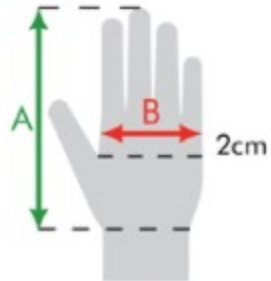

GLOVE SIZE CHART

Gloves	Small	Medium	Large	XLarge	2XLarge
	7	8	9	10	11
Hand Length (mm) (A)	171	182	192	204	215
Hand Circumference (mm) (B)	178	203	229	254	279