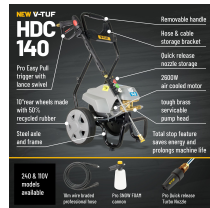

## HDC140-240 V-TUF HDC140 140BAR 8L/Min PROFESSIONAL PRESSURE WASHER 240v

240  
VOLT

TOTAL STOP  
FEATURE

HOSE, GUN  
& LANCE KIT

CHEMICAL  
INJECTION

TURBO  
NOZZLE

PATIO  
CLEANER

### FEATURES

- EFFORTLESS CLEANING ON VARIED SURFACES.
- POWERFUL FOAM FOR DEEP CLEANING ON ALL SURFACES.
- STURDY & RELIABLE POWER WASH.
- PATIO TOOL - PERFECT FOR CLEANING LARGE AREAS OF PATIO, DECKING AND BLOCK PAVING.
- SNOW FOAMING APPLICATOR FOR EFFECTIVE CLEANING WITH DETERGENT.
- TURBO NOZZLE FOR POWERFUL CLEANING RESULTS.
- RELIABLE START – EVERY TIME!

### SPECIFICATION

240V

- 140BAR MAX PRESSURE, 8L/MIN
- 240V 50HZ SINGLE PHASE AIR COOLED MOTOR
- PROFESSIONAL PRESSURE WASHER - LASTS 4 X LONGER THAN A DOMESTIC OR DIY PRODUCT
- ROBUST METAL FRAME - REMOVABLE HANDLE
- LARGE BACK WHEELS MADE FROM 50% RECYCLED PLASTIC - TRAVERSE RUGGED TERRAIN & STEPS ETC
- BRASS PUMP HEAD - ACCESSIBLE, SERVICEABLE & SPARE PARTS AVAILABLE
- CHEMICAL INJECTION ON MACHINE OUTLET – NO DAMAGE TO THE PUMP IF STRONG CHEMICALS ARE USED
- 5 X SSQ NOZZLES + 1 X SSQ TURBO NOZZLES + 1 X SNOW FOAM CANNON
- UNIT SIZE WITH HANDLE IN UPRIGHT POSITION :  
LXWXH 460MMX460MMX810MM
- PACKAGING SIZE : LXWXH 487MMX460MMX600MM
- NET WEIGHT (KG) 27.8
- MADE IN THE EU