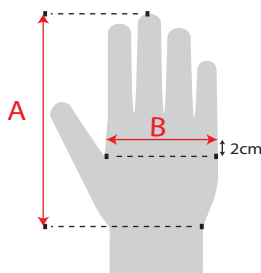

Colourways:

Product Codes:

20642-6	M - 3XL	Lined - Yellow
20542-6	M - 3XL	Unlined - Yellow

Standards:

EN 388

Abrasion: 3
Blade Cut: 1
Tear: 4
Puncture: 3
ISO Cut Level: X

PPE Regulation (EU) 2016/425
BS EN 420:2003+A1:2009 - Sizing & Dexterity: PASS
BS EN 388:2016 - Protection Against Mechanical Hazards

Size Chart:

Measurements in mm	7 (S)	8 (M)	9 (L)	10 (XL)	11 (2XL)
Hand Length (A)	171	182	192	204	215
Hand Circumference (B)	178	203	229	254	279

Issue No.: 3

Issue Date: 30.08.2019