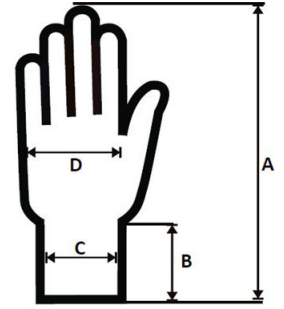

Product Data Sheet

MaxiFlex® Elite™ 34-274

Colour – Coating	Dark blue
Colour – Liner	Dark blue
Design	Palm coated knitwrist
Coating Material	Nitrile
Liner type	Seamless nylon with Lycra®
Patent number	EP 1 608 808

Dimensions

Size Range	Size 6 (XS)	Size 7 (S)	Size 8 (M)	Size 9 (L)	Size 10 (XL)	Size 11 (XXL)
Total glove length (+/-5 mm)	195	205	215	225	230	230
Wrist length (mm)	63	65	67	70	72	74
Wrist width (mm)	65	67	70	72	74	76
Palm width (mm)	78	81	86	93	96	102
Over lock colour	Blue	Red	Orange	White	Yellow	Black

Weight

Size Range	Size 6 (XS)	Size 7 (S)	Size 8 (M)	Size 9 (L)	Size 10 (XL)	Size 11 (XXL)
Glove weight / Pair (+/-5 gram)	20	22	26	28	30	32
Gross Weight (Kg)	4.3	4.6	5	5.4	5.7	6
Carton Weight (Kg)	1	1	1	1	1	1
Net Weight (Kg)	3.3	3.6	4	4.4	4.7	5