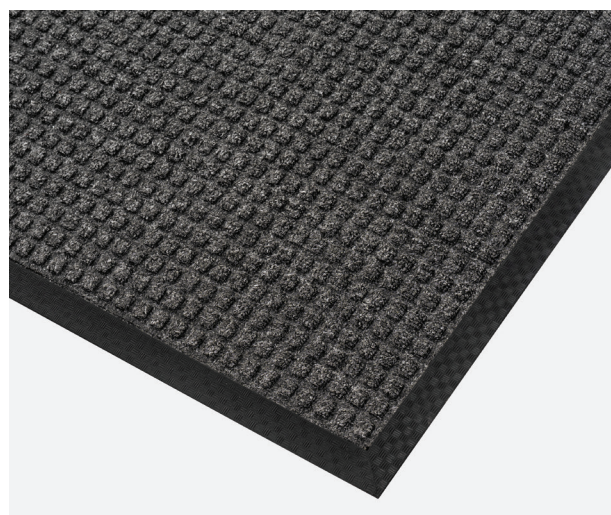

Aquasorb

Aquasorb is intended for use in medium to heavy traffic areas, with the raised crush resistant waffle design providing an aggressive scraping and cleaning action. The rubber perimeter traps dirt and moisture for superb soil and moisture control, making it ideal for use in entranceways and lobbies with regular foot traffic.

Features

- ◆ **Typical applications:** An all-round high-performance mat, ideal for entrances in schools, universities, public buildings, sports facilities, shopping malls, offices and on construction sites.
- ◆ **Material:** Decalon fibres bonded to a tough rubber base.
- ◆ **Cleaning:** Wash with cold water, use vacuum cleaner, or use a pressure pump to remove dirt.
- ◆ **Sustainability:** Nature friendly, biodegradable and recyclable. REACH compliant. Contributes to a cleaner environment by reducing the need to use cleaning chemicals.
- ◆ **Warranty:** Lifetime.

For our icon glossary please visit: bluediamond.uk.com/glossary
For more information about this product or, to place an order [click here](#)

Code	Metric	Imperial	Thickness	Weight	Colour
AM2436BU	60cm x 90cm	2' x 3'	9mm	2.7kg	Blue
AM2436BR	60cm x 90cm	2' x 3'	9mm	2.7kg	Brown
AM2436CH	60cm x 90cm	2' x 3'	9mm	2.7kg	Charcoal
AM2436RD	60cm x 90cm	2' x 3'	9mm	2.7kg	Red
AM3248BU	80cm x 120cm	3' x 4'	9mm	4.3kg	Blue
AM3248BR	80cm x 120cm	3' x 4'	9mm	4.3kg	Brown
AM3248CH	80cm x 120cm	3' x 4'	9mm	4.3kg	Charcoal
AM3248RD	80cm x 120cm	3' x 4'	9mm	4.3kg	Red
AM3660BU	90cm x 150cm	3' x 5'	9mm	5.9kg	Blue
AM3660BR	90cm x 150cm	3' x 5'	9mm	5.9kg	Brown

Water absorbent: Excellent water absorbency to level 3

Crush resistant: Great crush resistance to level 2

Soil resistant: Excellent resistance to soiling and stains to level 3

Disability friendly: Yes, the low profile makes it suitable for wheelchair users