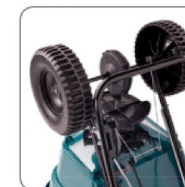

Cresco 8SW

Code: CR008SW

For Summer

Our entry level pedestrian spreader provides a wide, uniform and adjustable spread pattern, designed specifically for fertilizer and seed application.

PRODUCT DESCRIPTION:

The CR008SW is designed with professional aspects such as the ability to alter the spread pattern on the left and right side. We have mixed this ability to spread precisely with some entry level specs such as a wire linkage to offer the highest quality, most affordable spreader available in its market sector.

UNIQUE SELLING POINTS:

3 Year Limited Warranty

Thick coating on cable linkage to prevent degradation

Retractable back stand and folding handlebar for easy storage

All benefits of the summer slider

WEIGHT & DIMENSIONS: