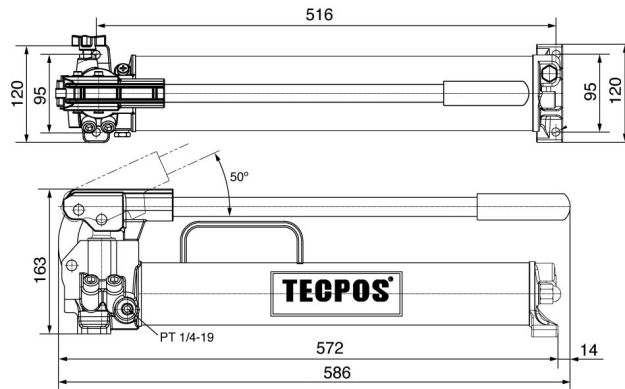

Hydraulic Hand Pump ESP08 – 800c

TECPOS

- Orange painted finish.
- Maximum Pressure: 700 Bar.
- Certification available [2.1](#) [DoC](#)

Product Code	Reservoir Capacity	Volume Per Stroke cc		Piston Stroke	Max Hand Effort	Weight	Working Pressure
	cc	High Pressure	Low Pressure	mm	kgs	kgs	bar
ESP08	800	2.47	20.9	26	35	5.3	700