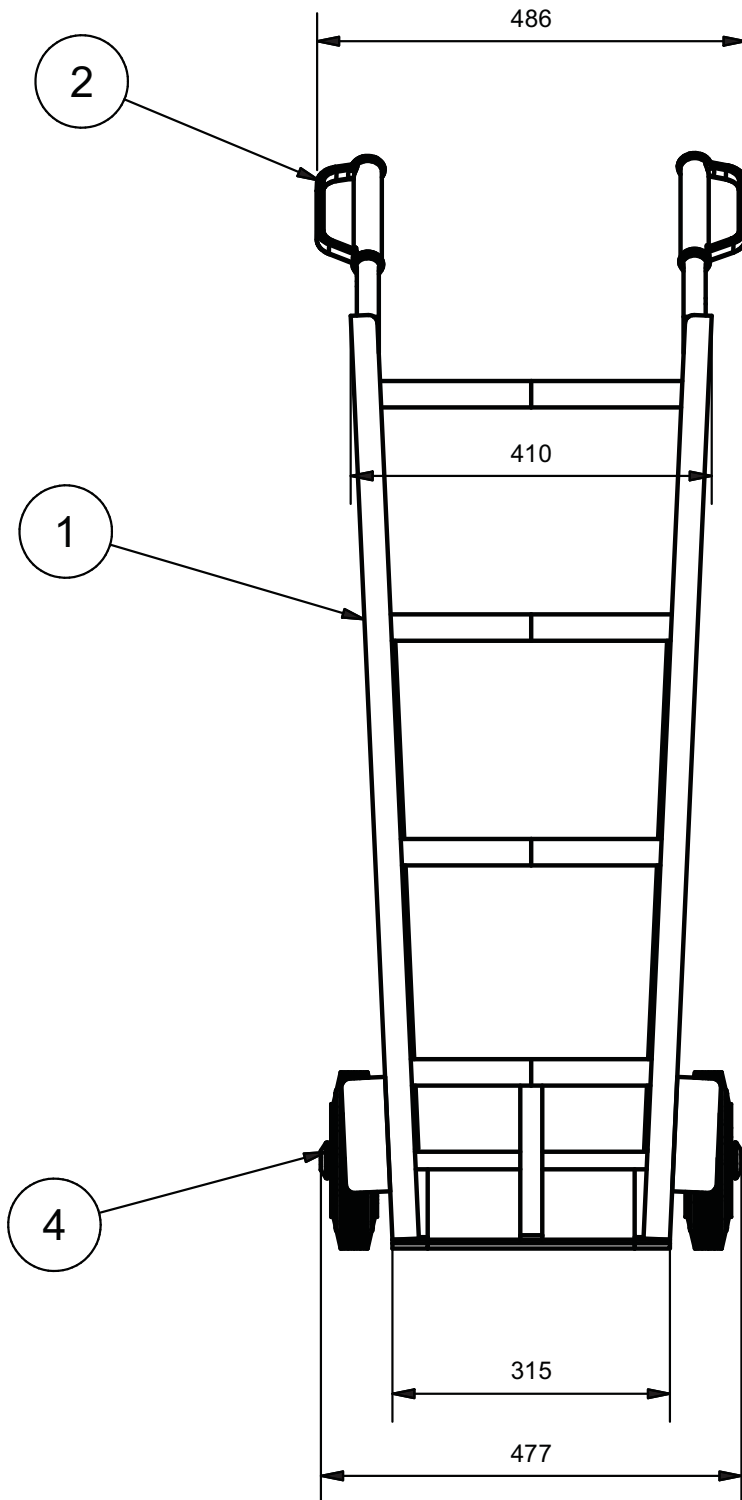

Angle Iron Sacktruck/Sackkarre aus Eisen/Diable à bec fixe/Carretilla angular

SA44

UDL = Uniformly Distributed Load

©BiGDUG Ltd 2010