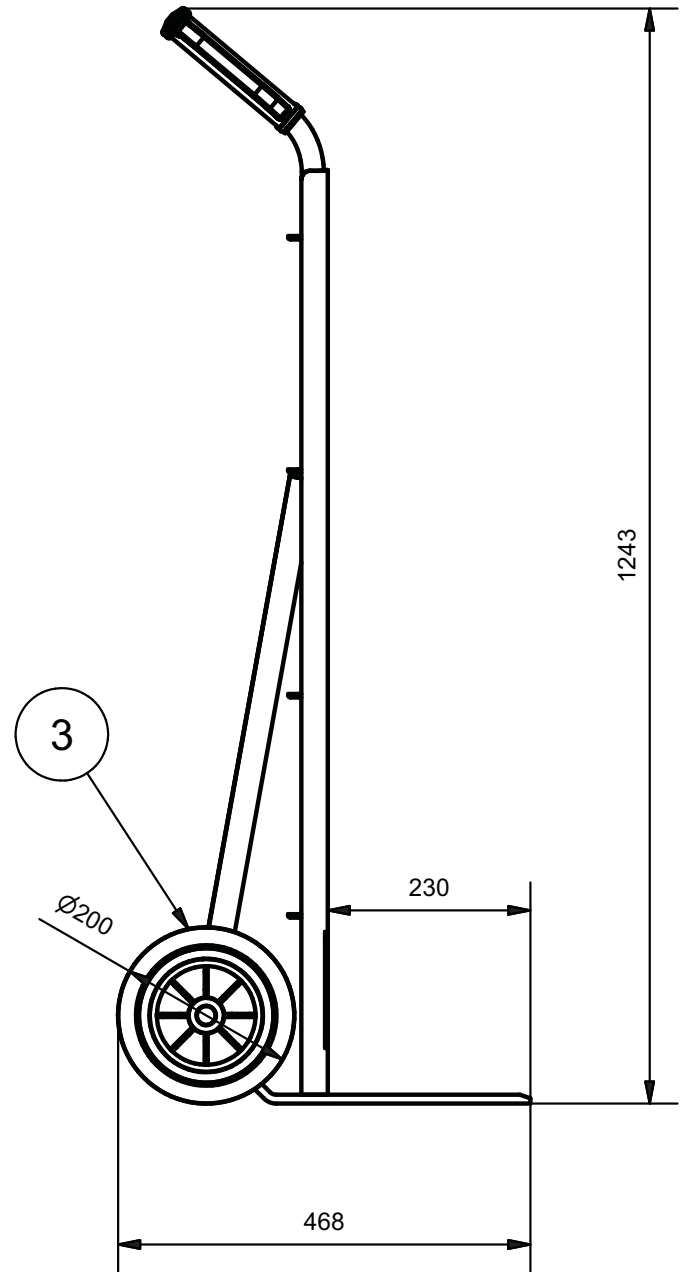

Angle Iron Sacktruck/Sackkarre aus Eisen/Diable à bec fixe/Carretilla angular

SA44

UDL = Uniformly Distributed Load

©BiGDUG Ltd 2010