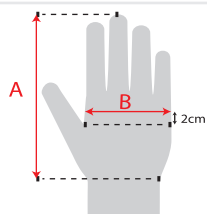

Colourways:

Feature Symbols:

Product does contain latex

Standards:

EN 388

Abrasion:	1
Blade Cut:	0
Tear:	0
Puncture:	0

EC council directive 89/686/EEC

BS EN 420:2003 - Sizing & dexterity: PASS

BS EN 388:2003 - Protection against mechanical hazards

Size Chart:

Measurements in mm	7 (S)	8 (M)	9 (L)	10 (XL)	11 (2XL)
Hand Length	171	182	192	204	215
Hand Circumference	178	203	229	254	279