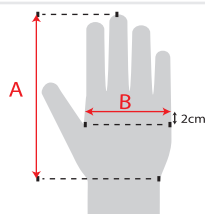

Colourways:

Feature Symbols:

Product does contain latex

Standards:

EN 388

Abrasion:	1
Blade Cut:	0
Tear:	0
Puncture:	0

EC council directive 89/686/EEC

BS EN 420:2003 - Sizing & dexterity: PASS

BS EN 388:2003 - Protection against mechanical hazards

Size Chart:

Measurements in mm	7 (S)	8 (M)	9 (L)	10 (XL)	11 (2XL)
Hand Length	171	182	192	204	215
Hand Circumference	178	203	229	254	279