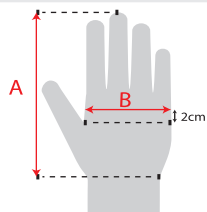

Colourways:

Feature Symbols:

Product does contain latex

Standards:

EN 388

Abrasion:	1
Blade Cut:	0
Tear:	0
Puncture:	0

EC council directive 89/686/EEC

BS EN 420:2003 - Sizing & dexterity: PASS

BS EN 388:2003 - Protection against mechanical hazards

Size Chart:

Measurements in mm	7 (S)	8 (M)	9 (L)	10 (XL)	11 (2XL)
Hand Length	171	182	192	204	215
Hand Circumference	178	203	229	254	279