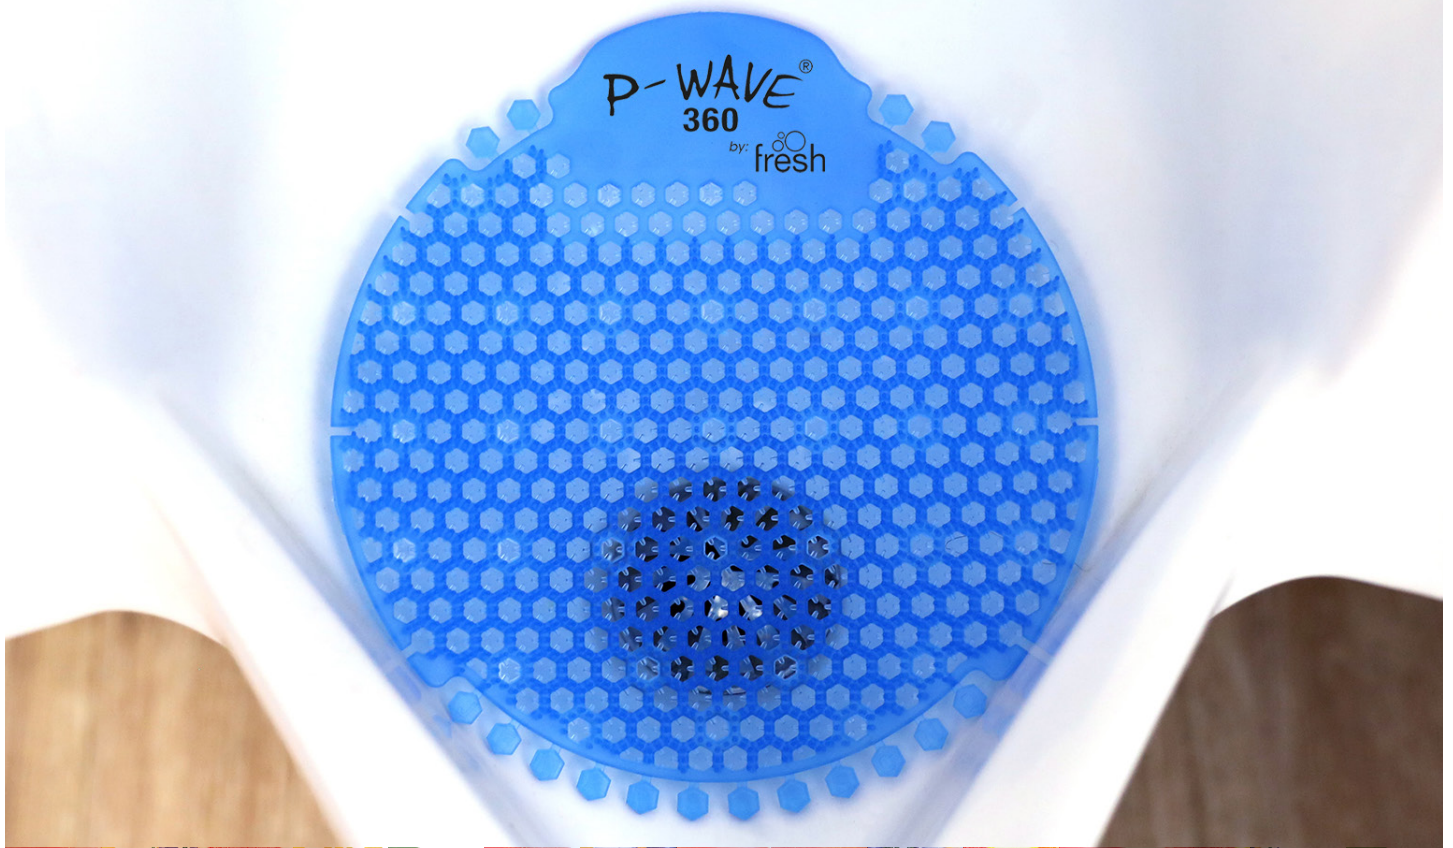

P-WAVE®

The highly fragranced, simple solution to bad odours

P-Wave 360

Highest splash diffusion level in a 60 day urinal screen

The powerful Wave 360 freshens urinals for up to 60 days and features an advanced fragrance formula created specifically to ensure longevity. The screen is designed with both vertical AND horizontal protrusions providing the highest level of urine diffusion available in a 60-day screen. The unique two-sided design is ideal for eliminating urine splash, but also prevents incorrect installation, ensuring walls, floors and trousers are always kept dry.

At a glance:

- Horizontal AND vertical protrusions deflect and diffuse more urine
- Advanced fragrance formula freshens urinals for up to 60 days
- Patented high fragrance load
- Less urine on the floor = less cleaning
- Half the change outs

Fragrance	Part No.	Colour
Cotton Blossom	WZ36030CB	Blue
Mango	WZ36030MG	Orange

Packaging:
Individually Wrapped, 5 screens per inner, 6 inners/master