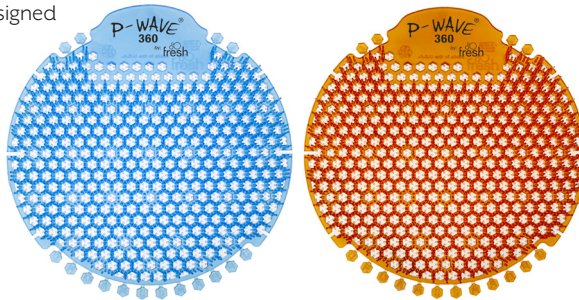

P-WAVE®

The highly fragranced, simple solution to bad odours

P-Wave 360

Highest splash diffusion level in a 60 day urinal screen

The powerful Wave 360 freshens urinals for up to 60 days and features an advanced fragrance formula created specifically to ensure longevity. The screen is designed with both vertical AND horizontal protrusions providing the highest level of urine diffusion available in a 60-day screen. The unique two-sided design is ideal for eliminating urine splash, but also prevents incorrect installation, ensuring walls, floors and trousers are always kept dry.

At a glance:

- Horizontal AND vertical protrusions deflect and diffuse more urine
- Advanced fragrance formula freshens urinals for up to 60 days
- Patented high fragrance load
- Less urine on the floor = less cleaning
- Half the change outs

Fragrance	Part No.	Colour
Cotton Blossom	WZ36030CB	Blue
Mango	WZ36030MG	Orange

Packaging:
Individually Wrapped, 5 screens per inner, 6 inners/master